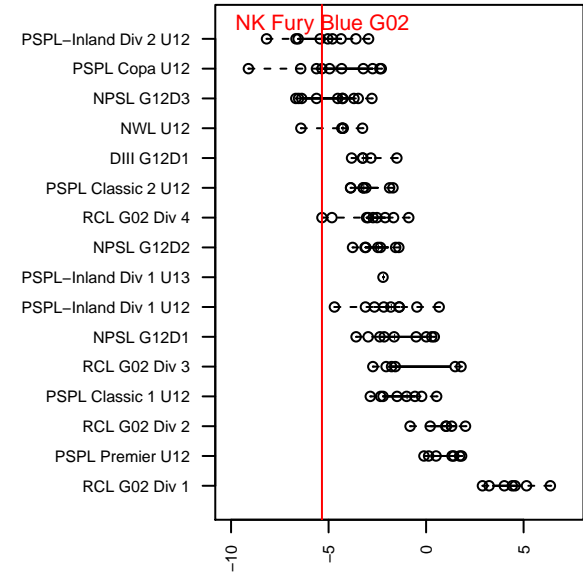

# NK Fury Blue G02

North Kitsap SC  
 Poulsbo, WA  
 G02 total strength=183  
 attack=0.09 defense=0.16  
 fall league = PSPL Copa U12

alt names used:  
 NK Fury Blue '02  
 NK Fury Blue  
 NK Fury Blue 02

Venues played:  
 2014 King of the Hill U12  
 2014 Dungeness Cup GU12  
 2014 PSPL Copa U12

**NK Fury Blue G02**  
 Dots are actual minus expected GF (blue circles) and GA (red triangles).  
 Blue line is smoothed change in attack strength. Red is smoothed change in defense strength.

**attack and defense variance (black dot)  
relative to other teams  
and top 10 in region**

**attack and defense rating  
relative to others at age  
and all opponents in last 13 months**

**Performance relative to 13 month average**