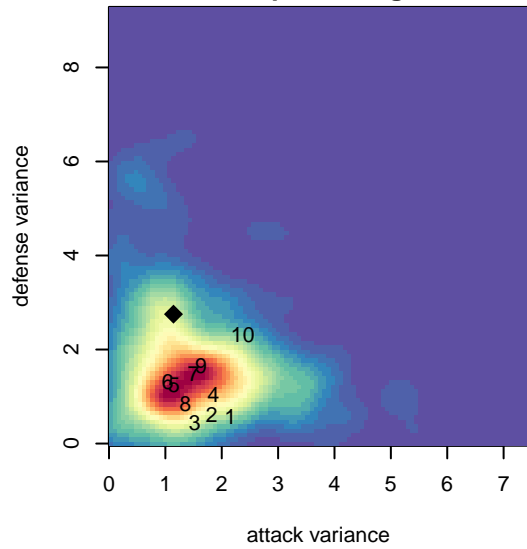

# NK Fury Blue G02

North Kitsap SC  
 Poulsbo, WA  
 G02 total strength=183  
 attack=0.09 defense=0.16  
 fall league = PSPL Copa U12

alt names used:  
 NK Fury Blue '02  
 NK Fury Blue  
 NK Fury Blue 02

Venues played:  
 2014 King of the Hill U12  
 2014 Dungeness Cup GU12  
 2014 PSPL Copa U12

**NK Fury Blue G02**  
 Dots are actual minus expected GF (blue circles) and GA (red triangles).  
 Blue line is smoothed change in attack strength. Red is smoothed change in defense strength.

**attack and defense variance (black dot)  
relative to other teams  
and top 10 in region**

**attack and defense rating  
relative to others at age  
and all opponents in last 13 months**

**Performance relative to 13 month average**