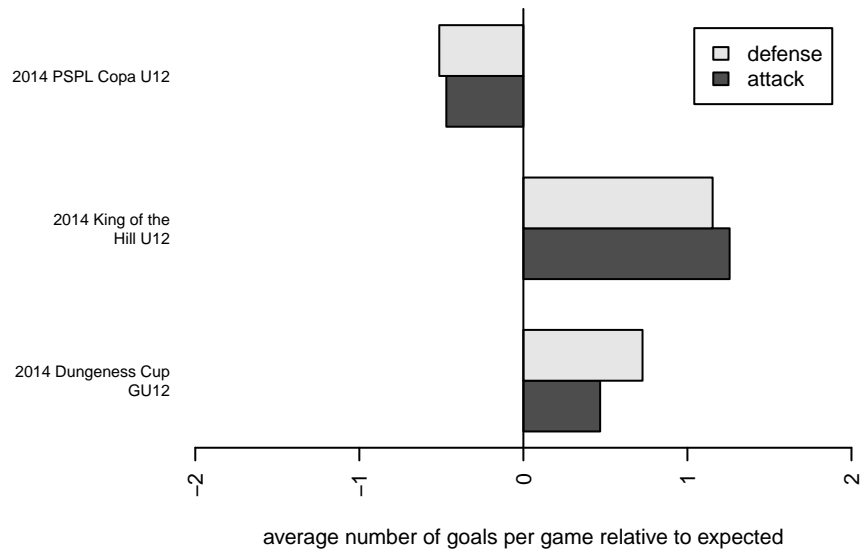

Venues played:  
 2014 King of the Hill U12  
 2014 Dungeness Cup GU12  
 2014 PSPL Copa U12

**NK Fury Blue G02**  
 Dots are actual minus expected GF (blue circles) and GA (red triangles).  
 Blue line is smoothed change in attack strength. Red is smoothed change in defense strength.

**attack and defense variance (black dot)  
relative to other teams  
and top 10 in region**

**attack and defense rating  
relative to others at age  
and all opponents in last 13 months**

**Performance relative to 13 month average**