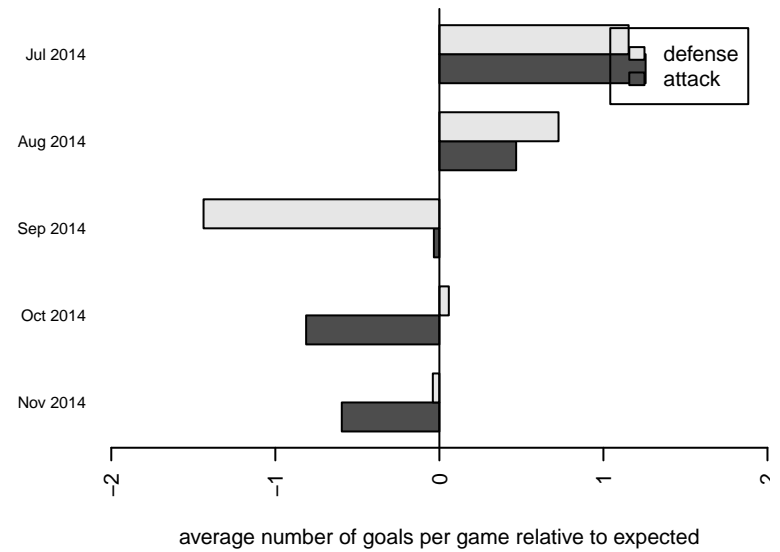

Performance relative to 13 month average